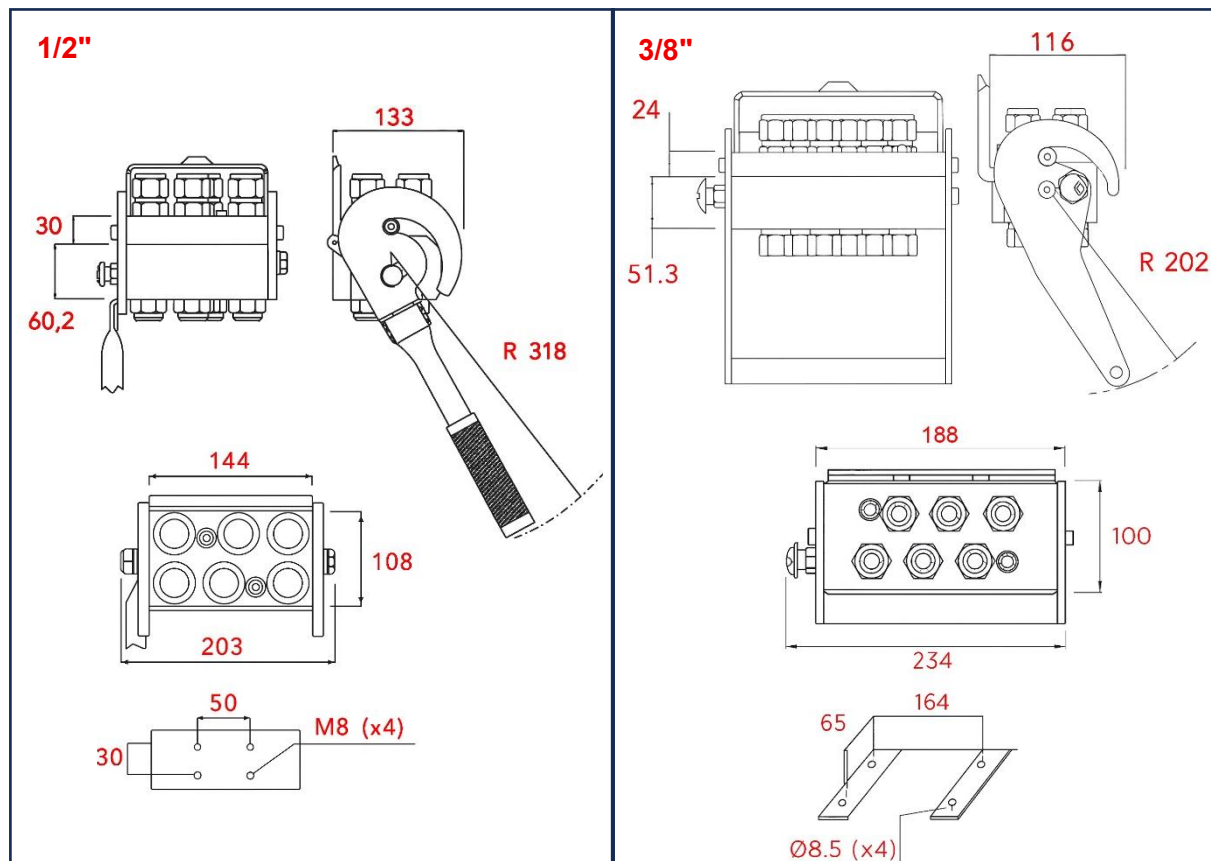

DATA SHEET – DIMENSIONS

MULTI-FASTER COUPLINGS - 6 LINES

Faster

		ARTICLE	
		FIXED PART (2)	MOBILE PART (1)
2	3/8"	14552	14553
	1/2"	13636	13637

Article:	14552	14553	13636	13637
Supplier:	Italy			
Spillage:	0.008 ml		0.01 ml	
Max. working pressure:	250 Bar			
Temperature range:	-25 °C to 100 °C			
Connection:	6 x 3/8"		6 x 1/2"	
Product weight:	5,264 Kg	2,403 kg	4,838 Kg	2,6 kg
Max. flow rate:	40 l/min		70 l/min	
Material:	Aluminium and steel			