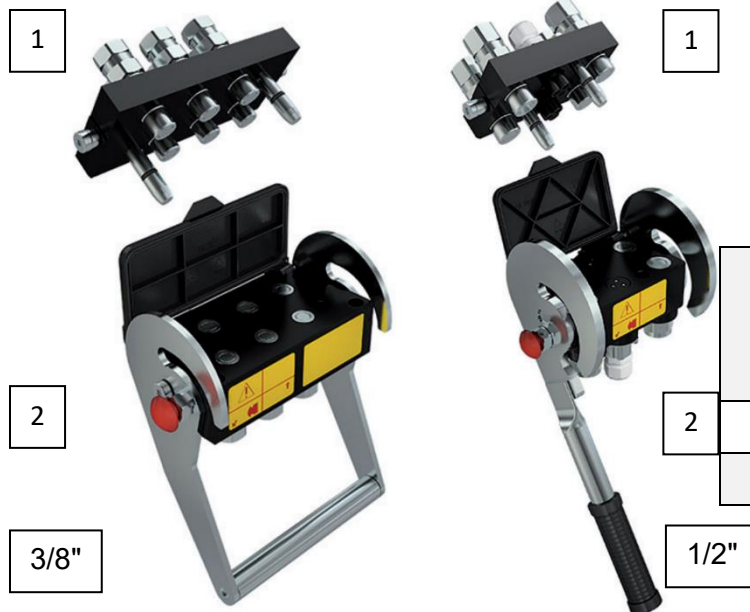

DATA SHEET – DIMENSIONS

MULTI-FASTER COUPLINGS - 6 LINES

Faster

		ARTICLE	
		FIXED PART (2)	MOBILE PART (1)
2	3/8"	14552	14553
	1/2"	13636	13637

Article:	14552	14553	13636	13637
Supplier:	Italy			
Spillage:	0.008 ml		0.01 ml	
Max. working pressure:	250 Bar			
Temperature range:	-25 °C to 100 °C			
Connection:	6 x 3/8"		6 x 1/2"	
Product weight:	5,264 Kg	2,403 kg	4,838 Kg	2,6 kg
Max. flow rate:	40 l/min		70 l/min	
Material:	Aluminium and steel			